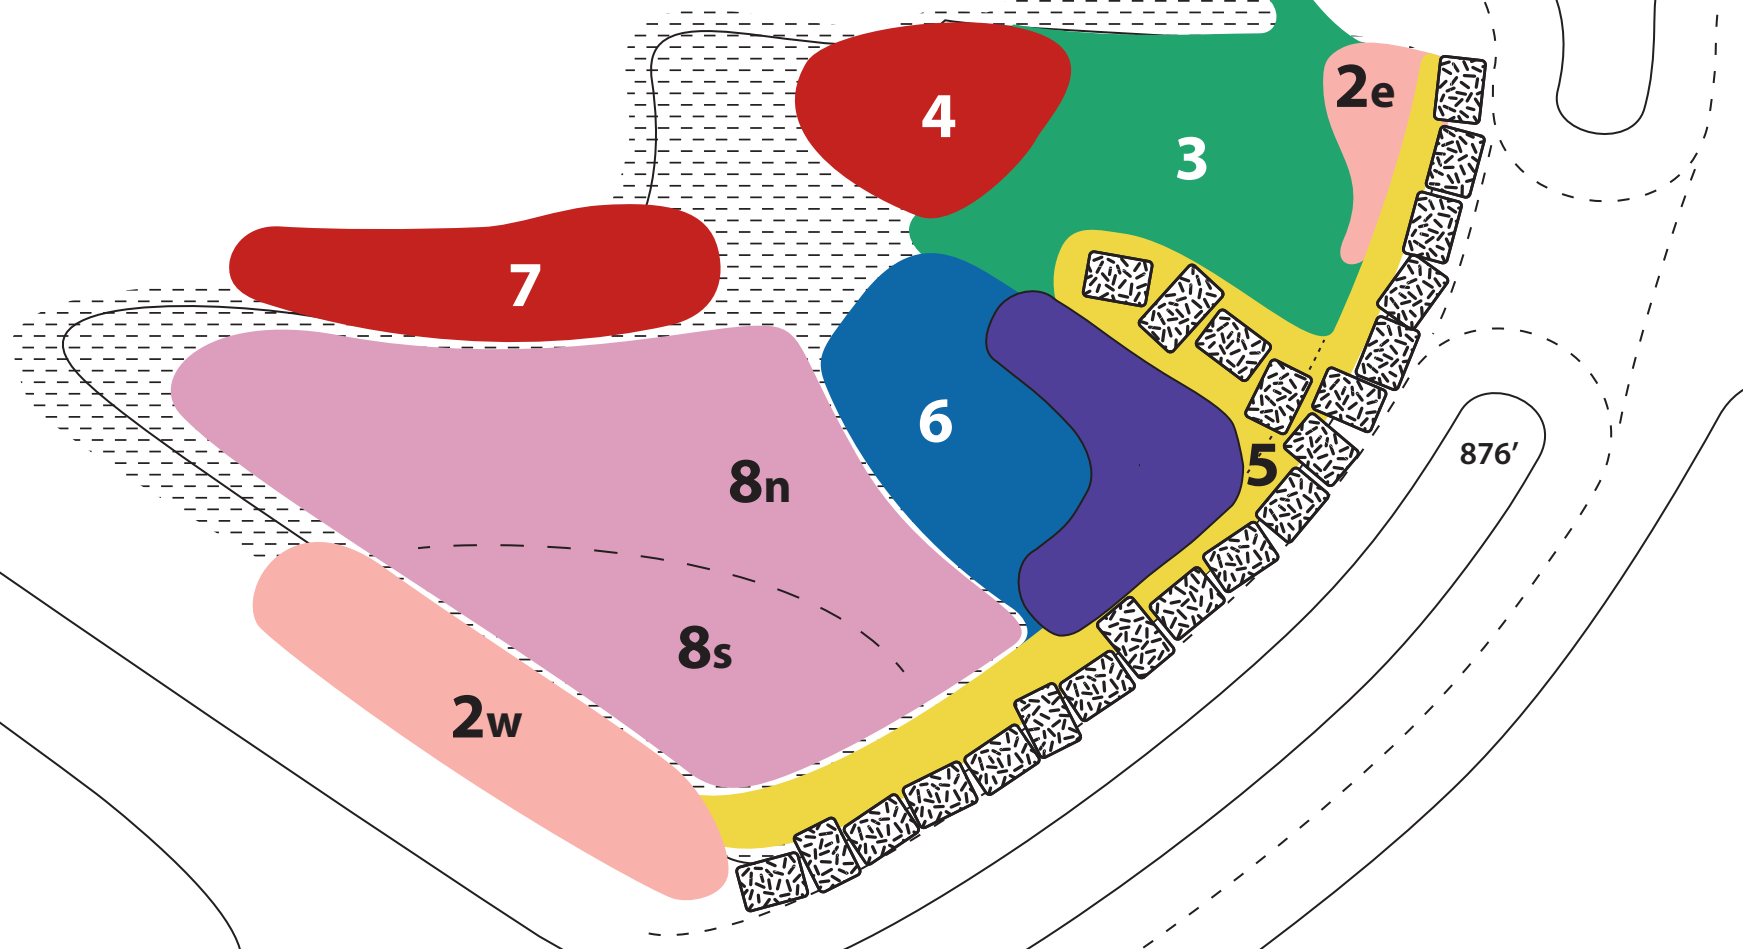

COLEMAN HIGHLANDS SPRING

**ROANOKE PARK
CONSERVANCY**
Honoring the Past, Planting the Future

50" dbh
Cottonwood

Scale:

29" dbh
Hackberry

39" dbh
Cottonwood

1

James Sedge
Wild Geranium
Zigzag
Goldenrod
Wild Ginger
Short's Sedge

2

Blue Lobelia
Sullivant's
Milkweed
Wild Strawberry
New England
Aster

3

Woolly sedge
Pickerel weed
Cardinal flower
Bottlebrush
sedge
Golden Ragwort

4 Halberdleaf
Rose Mallow
(Hibiscus)

5

White Turtlehead
Frank's Sedge
Needle Spikerush
Ditch Stonecrop
Golden
Alexanders
Blue Mistflower

6

Blue Lobelia
Short's Sedge
Smooth Rush
Pink Water Lily

7

Purple Joe
Pye Weed
Buttonbush

8N

Ozark Bluestar
(Amsonia)
Palm Sedge
Blue Flag Iris
(Iris virginica)
Swamp
Milkweed

8s

Gray's Sedge
Copper Iris
Tall Garden
Phlox
Swamp
Milkweed